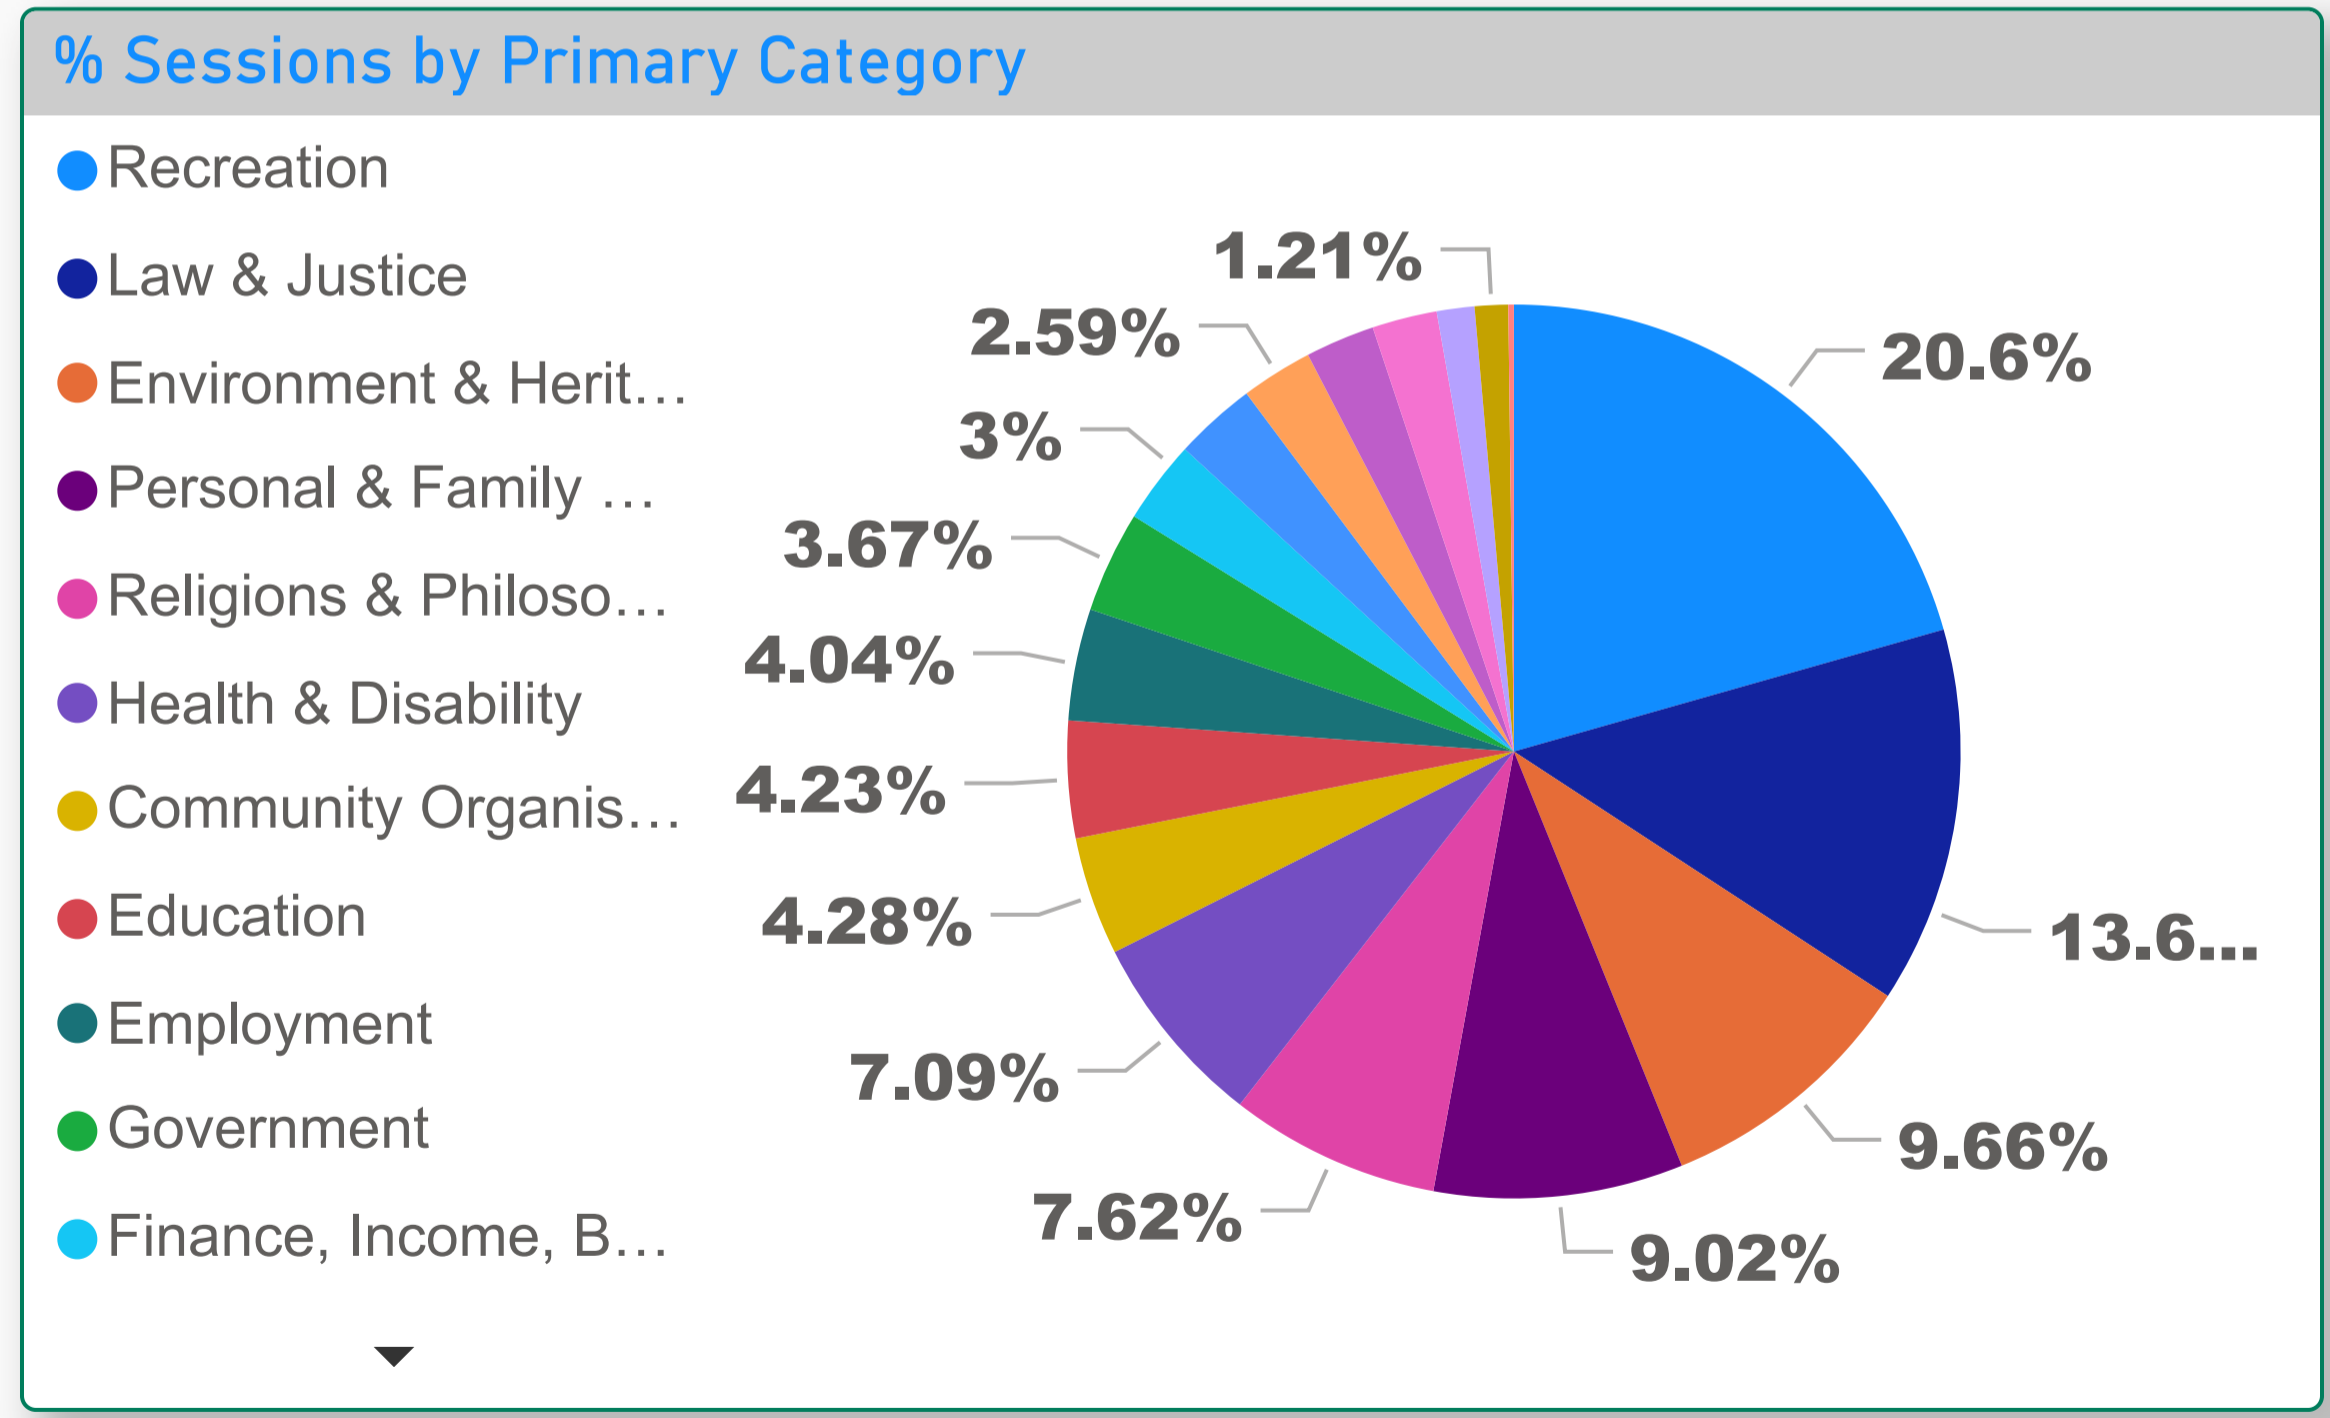

Whyalla Council - Organisation Count by Primary Category (FY 2022 - 2023)

Whyalla Council - Sessions by Organisation (FY 2022-2023)

FY 2022 - 2023

Primary Category, Organisation

- ▶ Ada Ryan Gardens Sports Courts
- ▶ ADRA Op Shop & "Chat 'n Chew" Eat...
- ▶ Advancing Whyalla Inc.
- ▶ Anglicare Whyalla Outreach Centre
- ▶ Apex Club of Whyalla
- ▶ Australian Labor Party - Whyalla Sub ...
- ▶ Australian Red Cross - Whyalla
- ▶ Bedford Group Whyalla
- ▶ Bethel Family Church
- ▶ Boomerang Association of Australia-SA
- ▶ Bowland Whyalla
- ▶ Career Employment Group Inc.
- ▶ Centacare Catholic Country SA - Port ...
- ▶ Centacare Catholic Family Services - ...
- ▶ Centacare Catholic Family Services - ...
- ▶ Central Whyalla Football Club
- ▶ Child & Adolescent Mental Health Se...
- ▶ Children's Contact Service, Whyalla
- ▶ Christadelphians - Whyalla