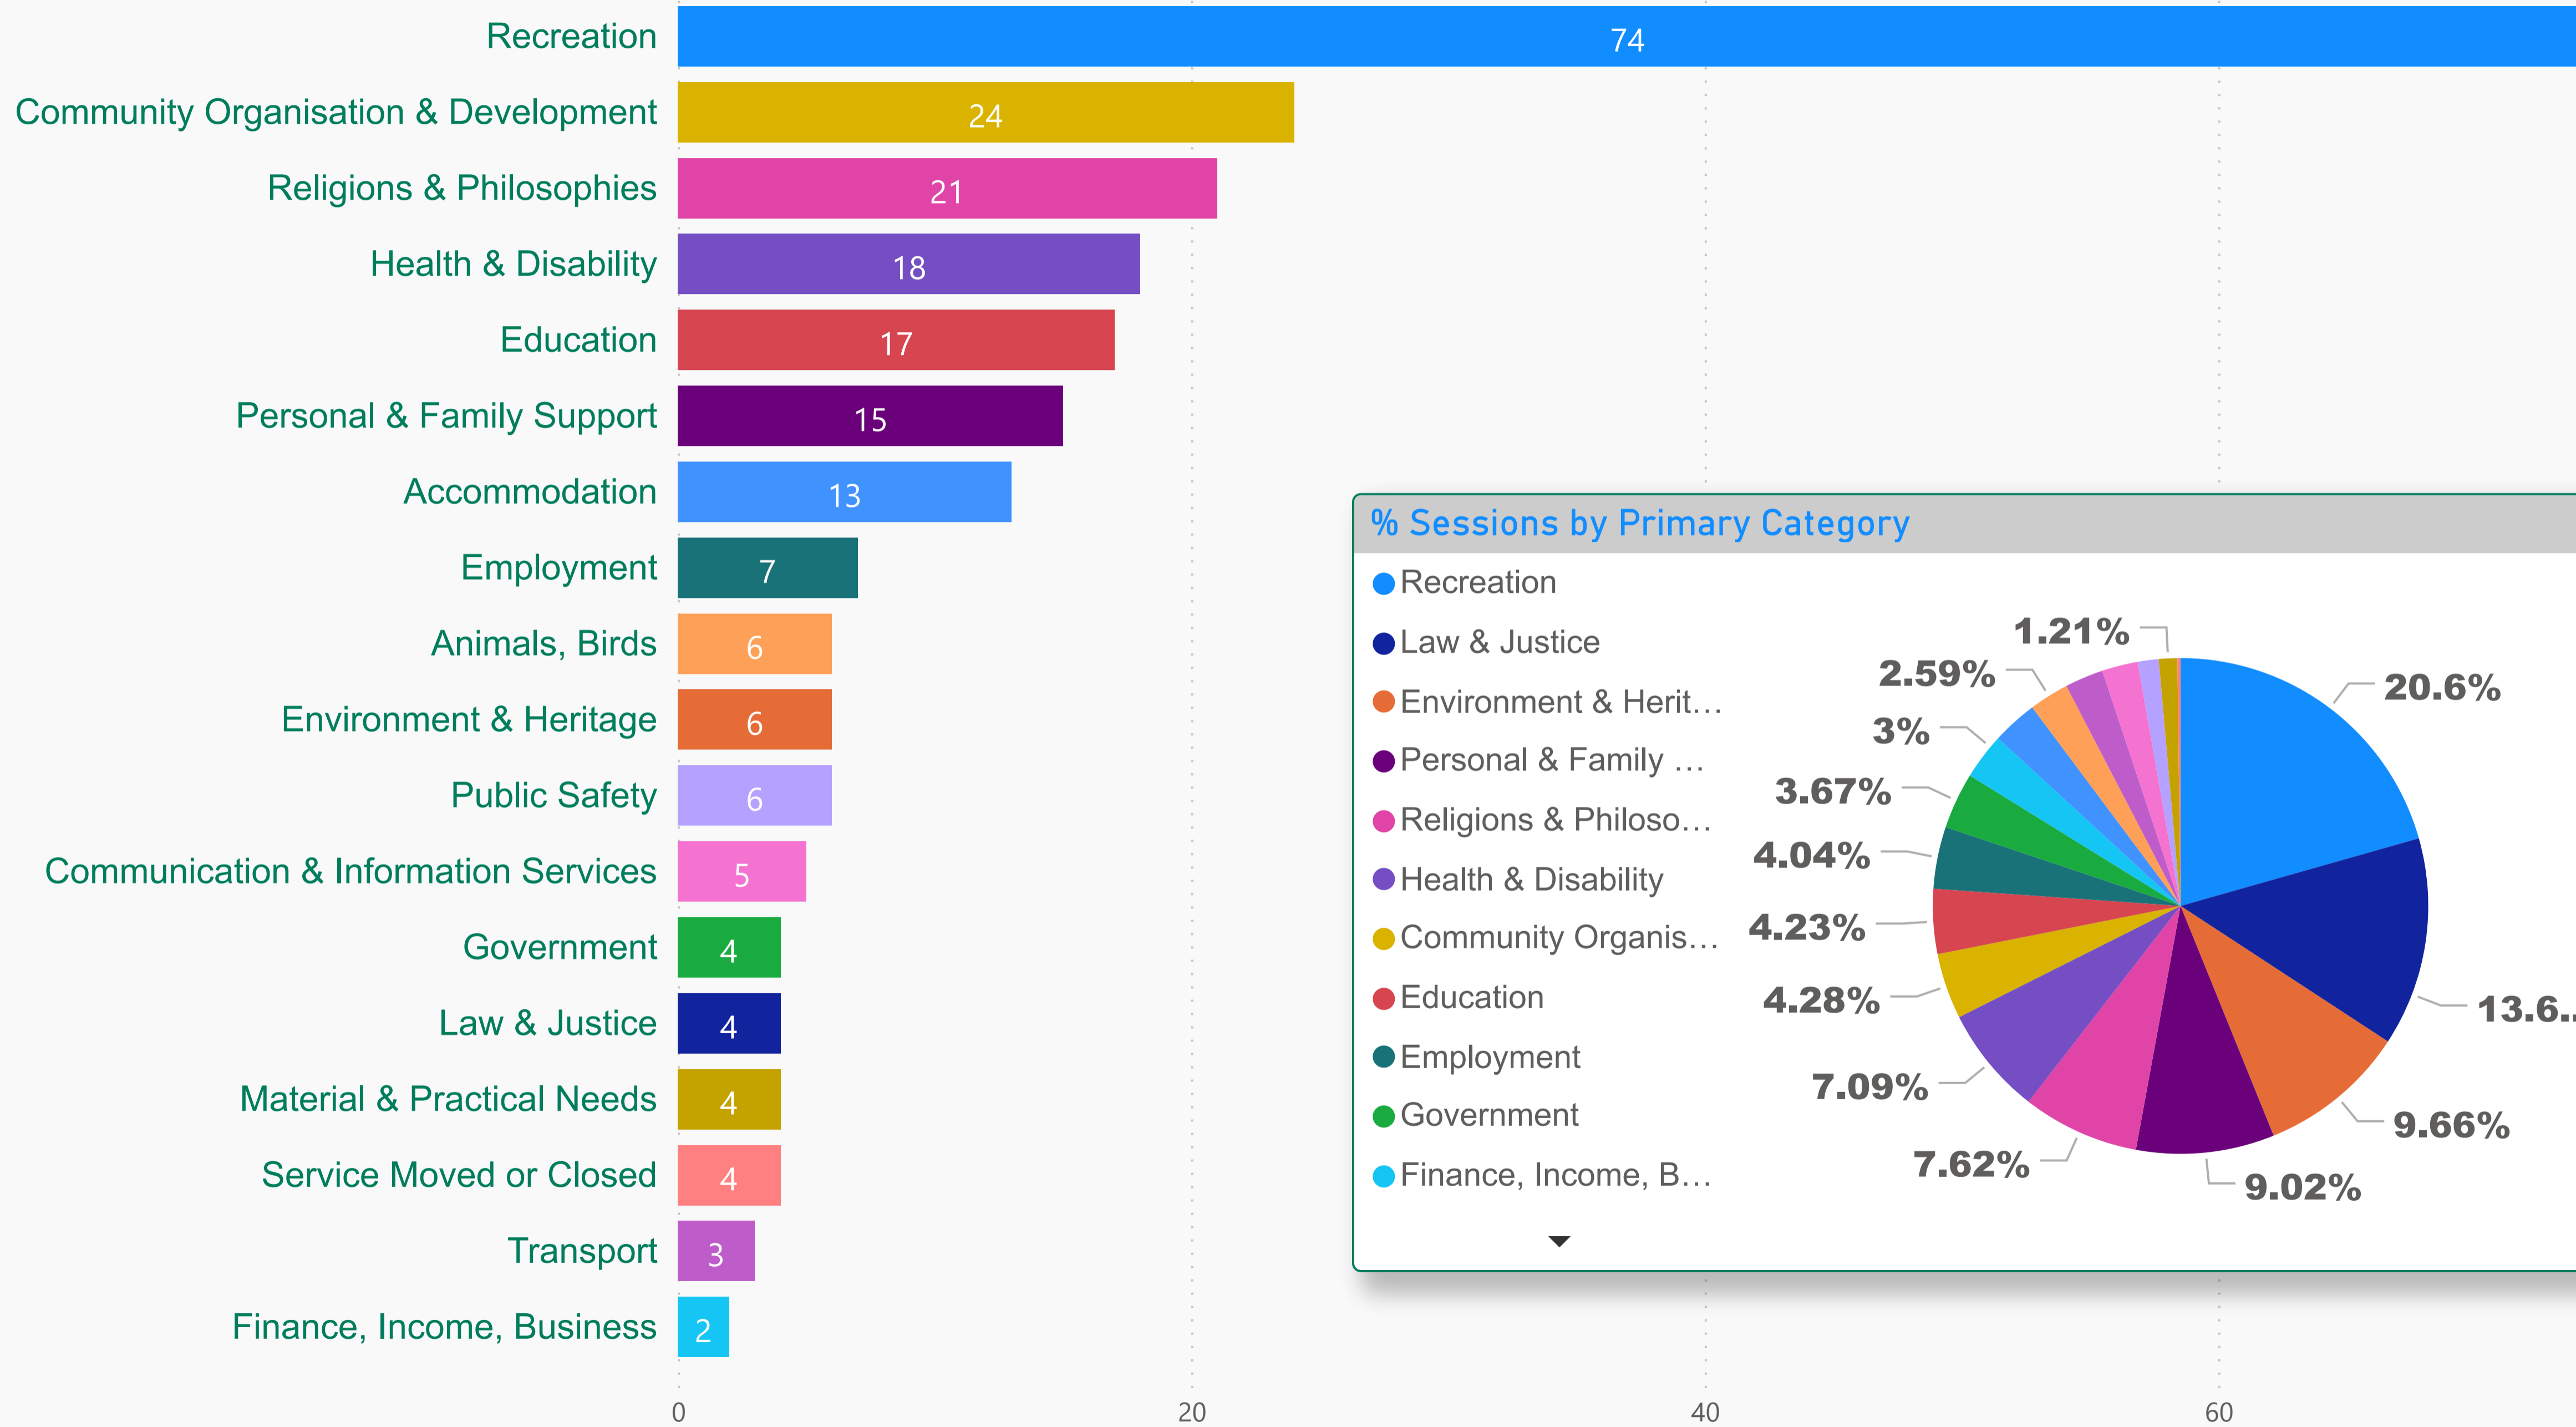

Whyalla Council - Organisation Count by Primary Category (FY 2022 - 2023)

Whyalla Council - Sessions by Organisation (FY 2022-2023)

FY 2022 - 2023

Primary Category, Organisation

- ▶ Ada Ryan Gardens Sports Courts
- ▶ ADRA Op Shop & "Chat 'n Chew" Eat...
- ▶ Advancing Whyalla Inc.
- ▶ Anglicare Whyalla Outreach Centre
- ▶ Apex Club of Whyalla
- ▶ Australian Labor Party - Whyalla Sub ...
- ▶ Australian Red Cross - Whyalla
- ▶ Bedford Group Whyalla
- ▶ Bethel Family Church
- ▶ Boomerang Association of Australia-SA
- ▶ Bowland Whyalla
- ▶ Career Employment Group Inc.
- ▶ Centacare Catholic Country SA - Port ...
- ▶ Centacare Catholic Family Services - ...
- ▶ Centacare Catholic Family Services - ...
- ▶ Central Whyalla Football Club
- ▶ Child & Adolescent Mental Health Se...
- ▶ Children's Contact Service, Whyalla
- ▶ Christadelphians - Whyalla

Organization	Sum of Sessions
Whyalla Waste and Resources Transfer Station	875
Police Station - Whyalla	754
Anglicare Whyalla Outreach Centre	551
Justices of the Peace - Whyalla City Council	443
Department for Child Protection - Whyalla	314
Hughes, Edward MP - State Member for Giles	292
Patient Assistance Transport Scheme - Whyalla	281
Bedford Group Whyalla	276
Whyalla Integrated Mental Health Inpatient Unit and Community Services	223
Meals on Wheels SA - Whyalla	180
Triple Y 107.7FM Whyalla	161
St Teresa's Catholic Church - Whyalla	157
ADRA Op Shop & "Chat 'n Chew" Eat in or Take Away - Whyalla	140
Samaritan College - Our Lady Help of Christians Campus	137
Point Lowly Lighthouse Cottages	131
Disabled Peoples Inc. - Whyalla	127
Whyalla Community Playgroup	121
Our Lady Help of Christians Catholic Church, Whyalla Stuart	112
Department for Education - Whyalla Office	96
Uniting Country SA - Whyalla	94
Total	9456