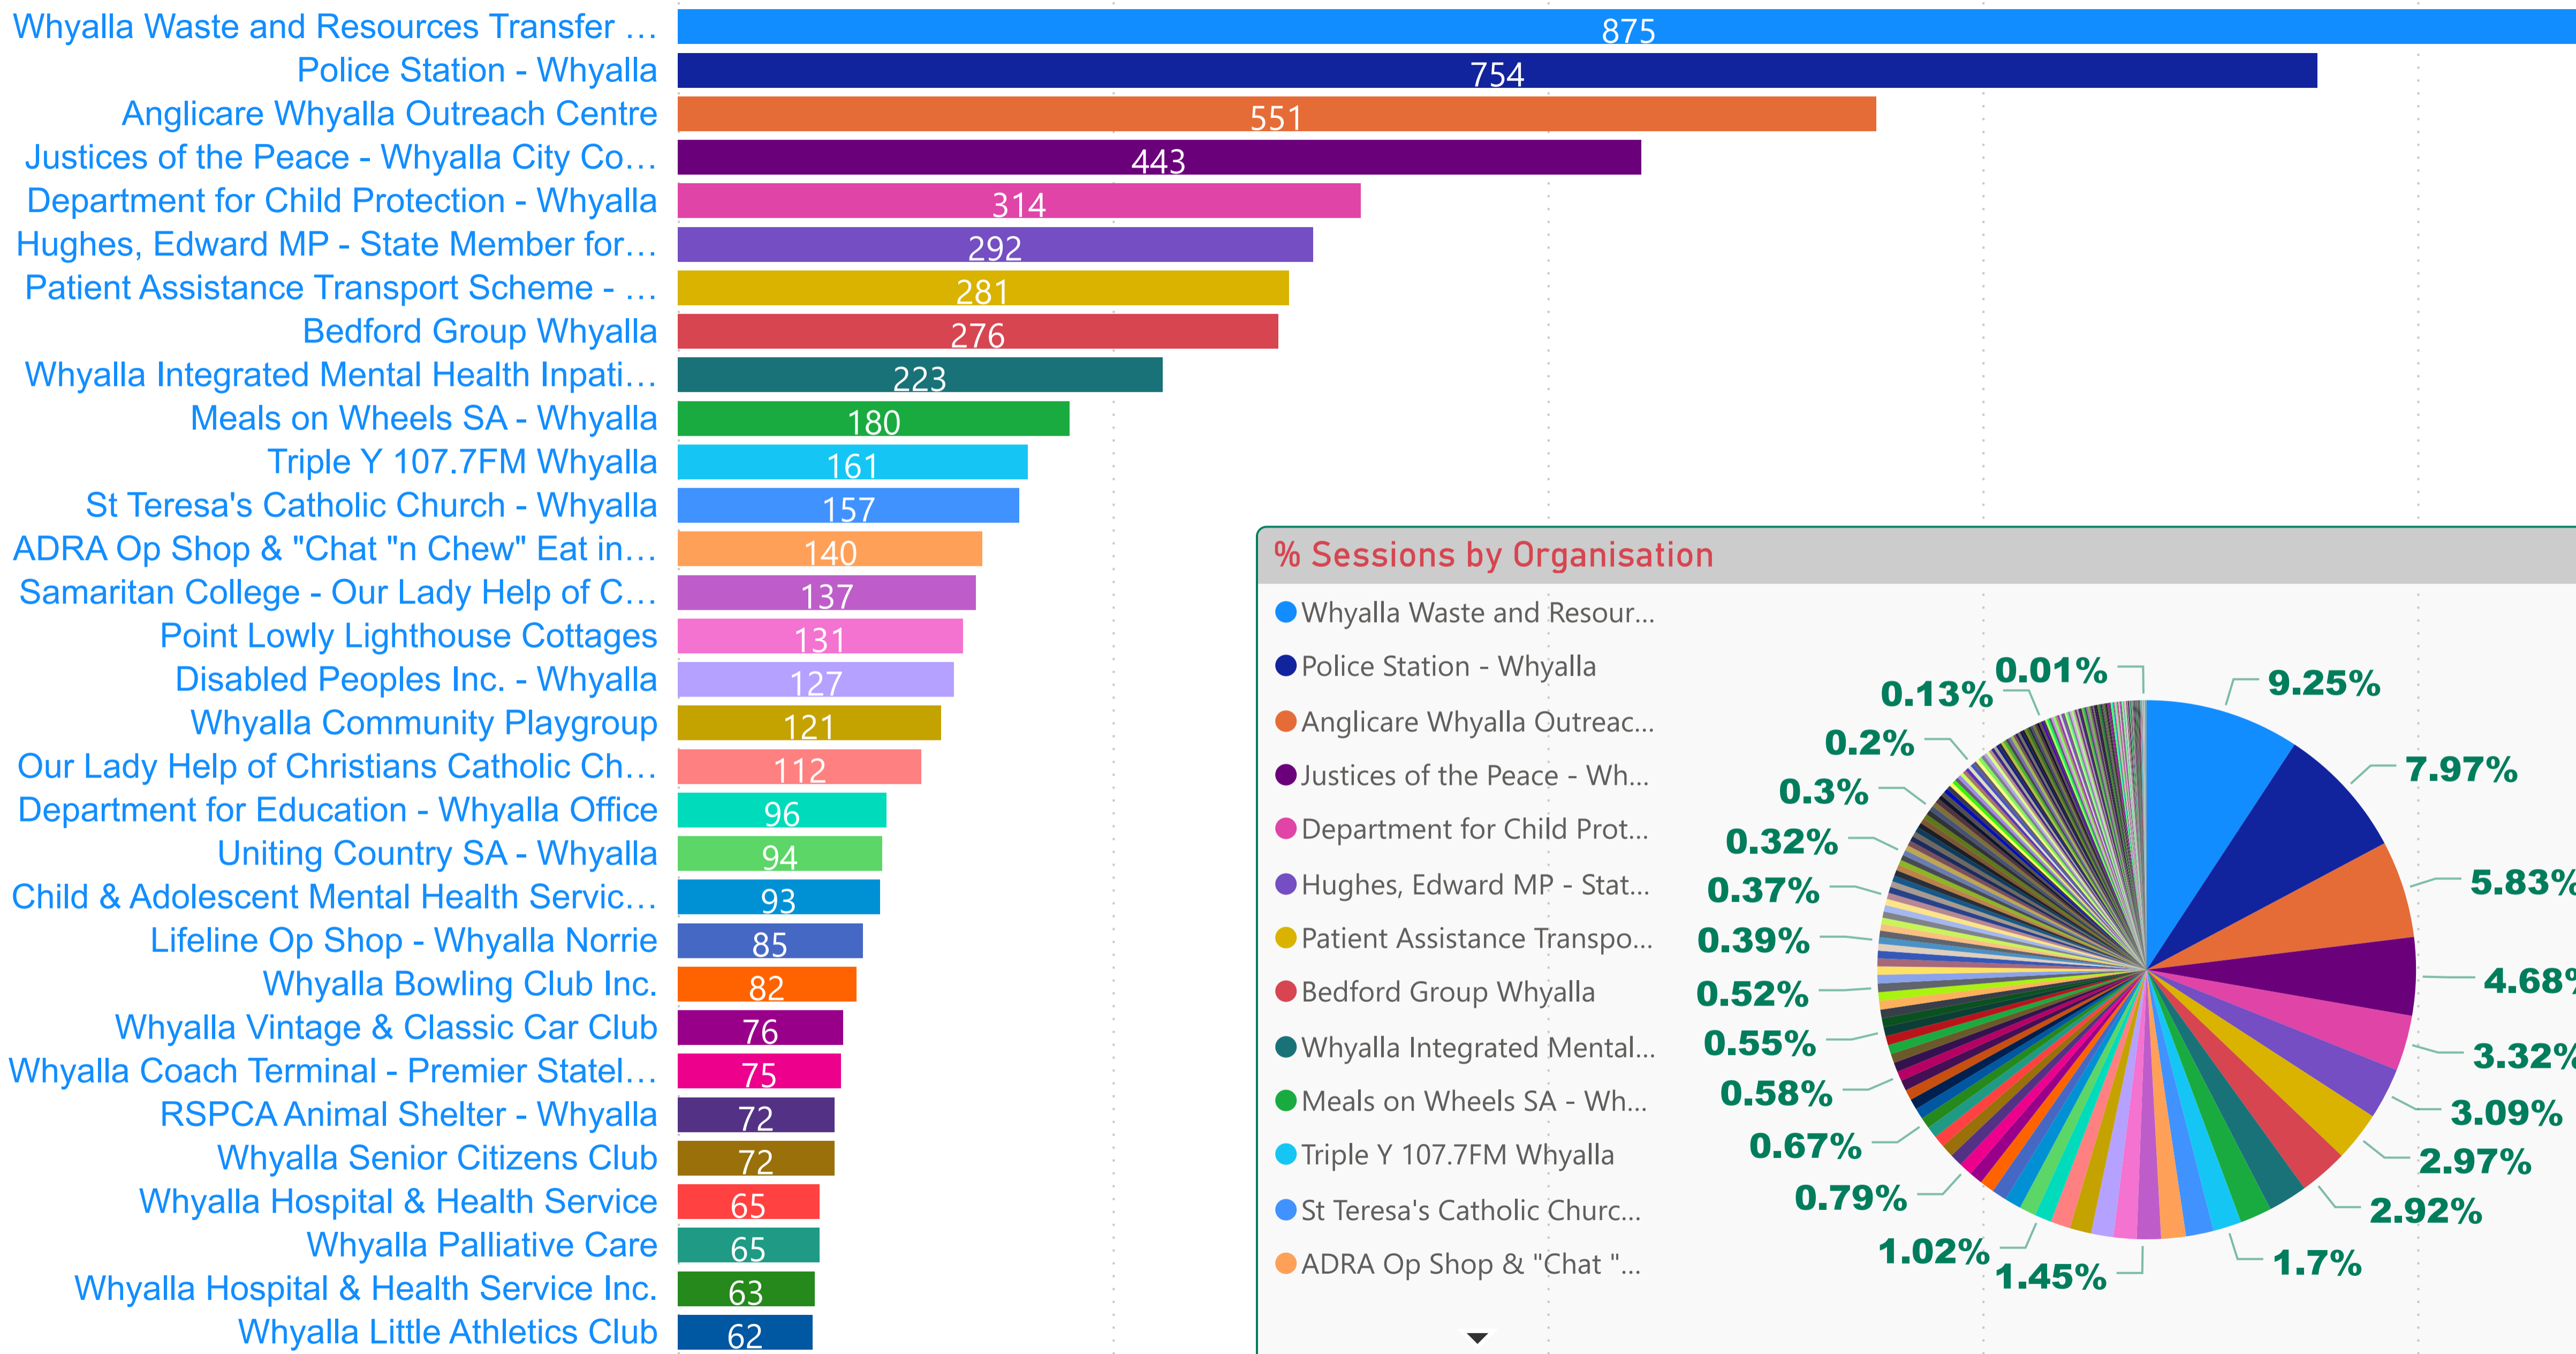

Whyalla Council - Organisation Count by Primary Category (FY 2022 - 2023)

Whyalla Council - Sessions by Organisation (FY 2022-2023)

FY 2022 - 2023

Primary Category, Organisation

- ▶ Ada Ryan Gardens Sports Courts
- ▶ ADRA Op Shop & "Chat 'n Chew" Eat...
- ▶ Advancing Whyalla Inc.
- ▶ Anglicare Whyalla Outreach Centre
- ▶ Apex Club of Whyalla
- ▶ Australian Labor Party - Whyalla Sub ...
- ▶ Australian Red Cross - Whyalla
- ▶ Bedford Group Whyalla
- ▶ Bethel Family Church
- ▶ Boomerang Association of Australia-SA
- ▶ Bowland Whyalla
- ▶ Career Employment Group Inc.
- ▶ Centacare Catholic Country SA - Port ...
- ▶ Centacare Catholic Family Services - ...
- ▶ Centacare Catholic Family Services - ...
- ▶ Central Whyalla Football Club
- ▶ Child & Adolescent Mental Health Se...
- ▶ Children's Contact Service, Whyalla
- ▶ Christadelphians - Whyalla

Organization	Sum of Sessions
Whyalla Waste and Resources Transfer Station	875
Police Station - Whyalla	754
Anglicare Whyalla Outreach Centre	551
Justices of the Peace - Whyalla City Council	443
Department for Child Protection - Whyalla	314
Hughes, Edward MP - State Member for Giles	292
Patient Assistance Transport Scheme - Whyalla	281
Bedford Group Whyalla	276
Whyalla Integrated Mental Health Inpatient Unit and Community Services	223
Meals on Wheels SA - Whyalla	180
Triple Y 107.7FM Whyalla	161
St Teresa's Catholic Church - Whyalla	157
ADRA Op Shop & "Chat 'n Chew" Eat in or Take Away - Whyalla	140
Samaritan College - Our Lady Help of Christians Campus	137
Point Lowly Lighthouse Cottages	131
Disabled Peoples Inc. - Whyalla	127
Whyalla Community Playgroup	121
Our Lady Help of Christians Catholic Church, Whyalla Stuart	112
Department for Education - Whyalla Office	96
Uniting Country SA - Whyalla	94
Total	9456