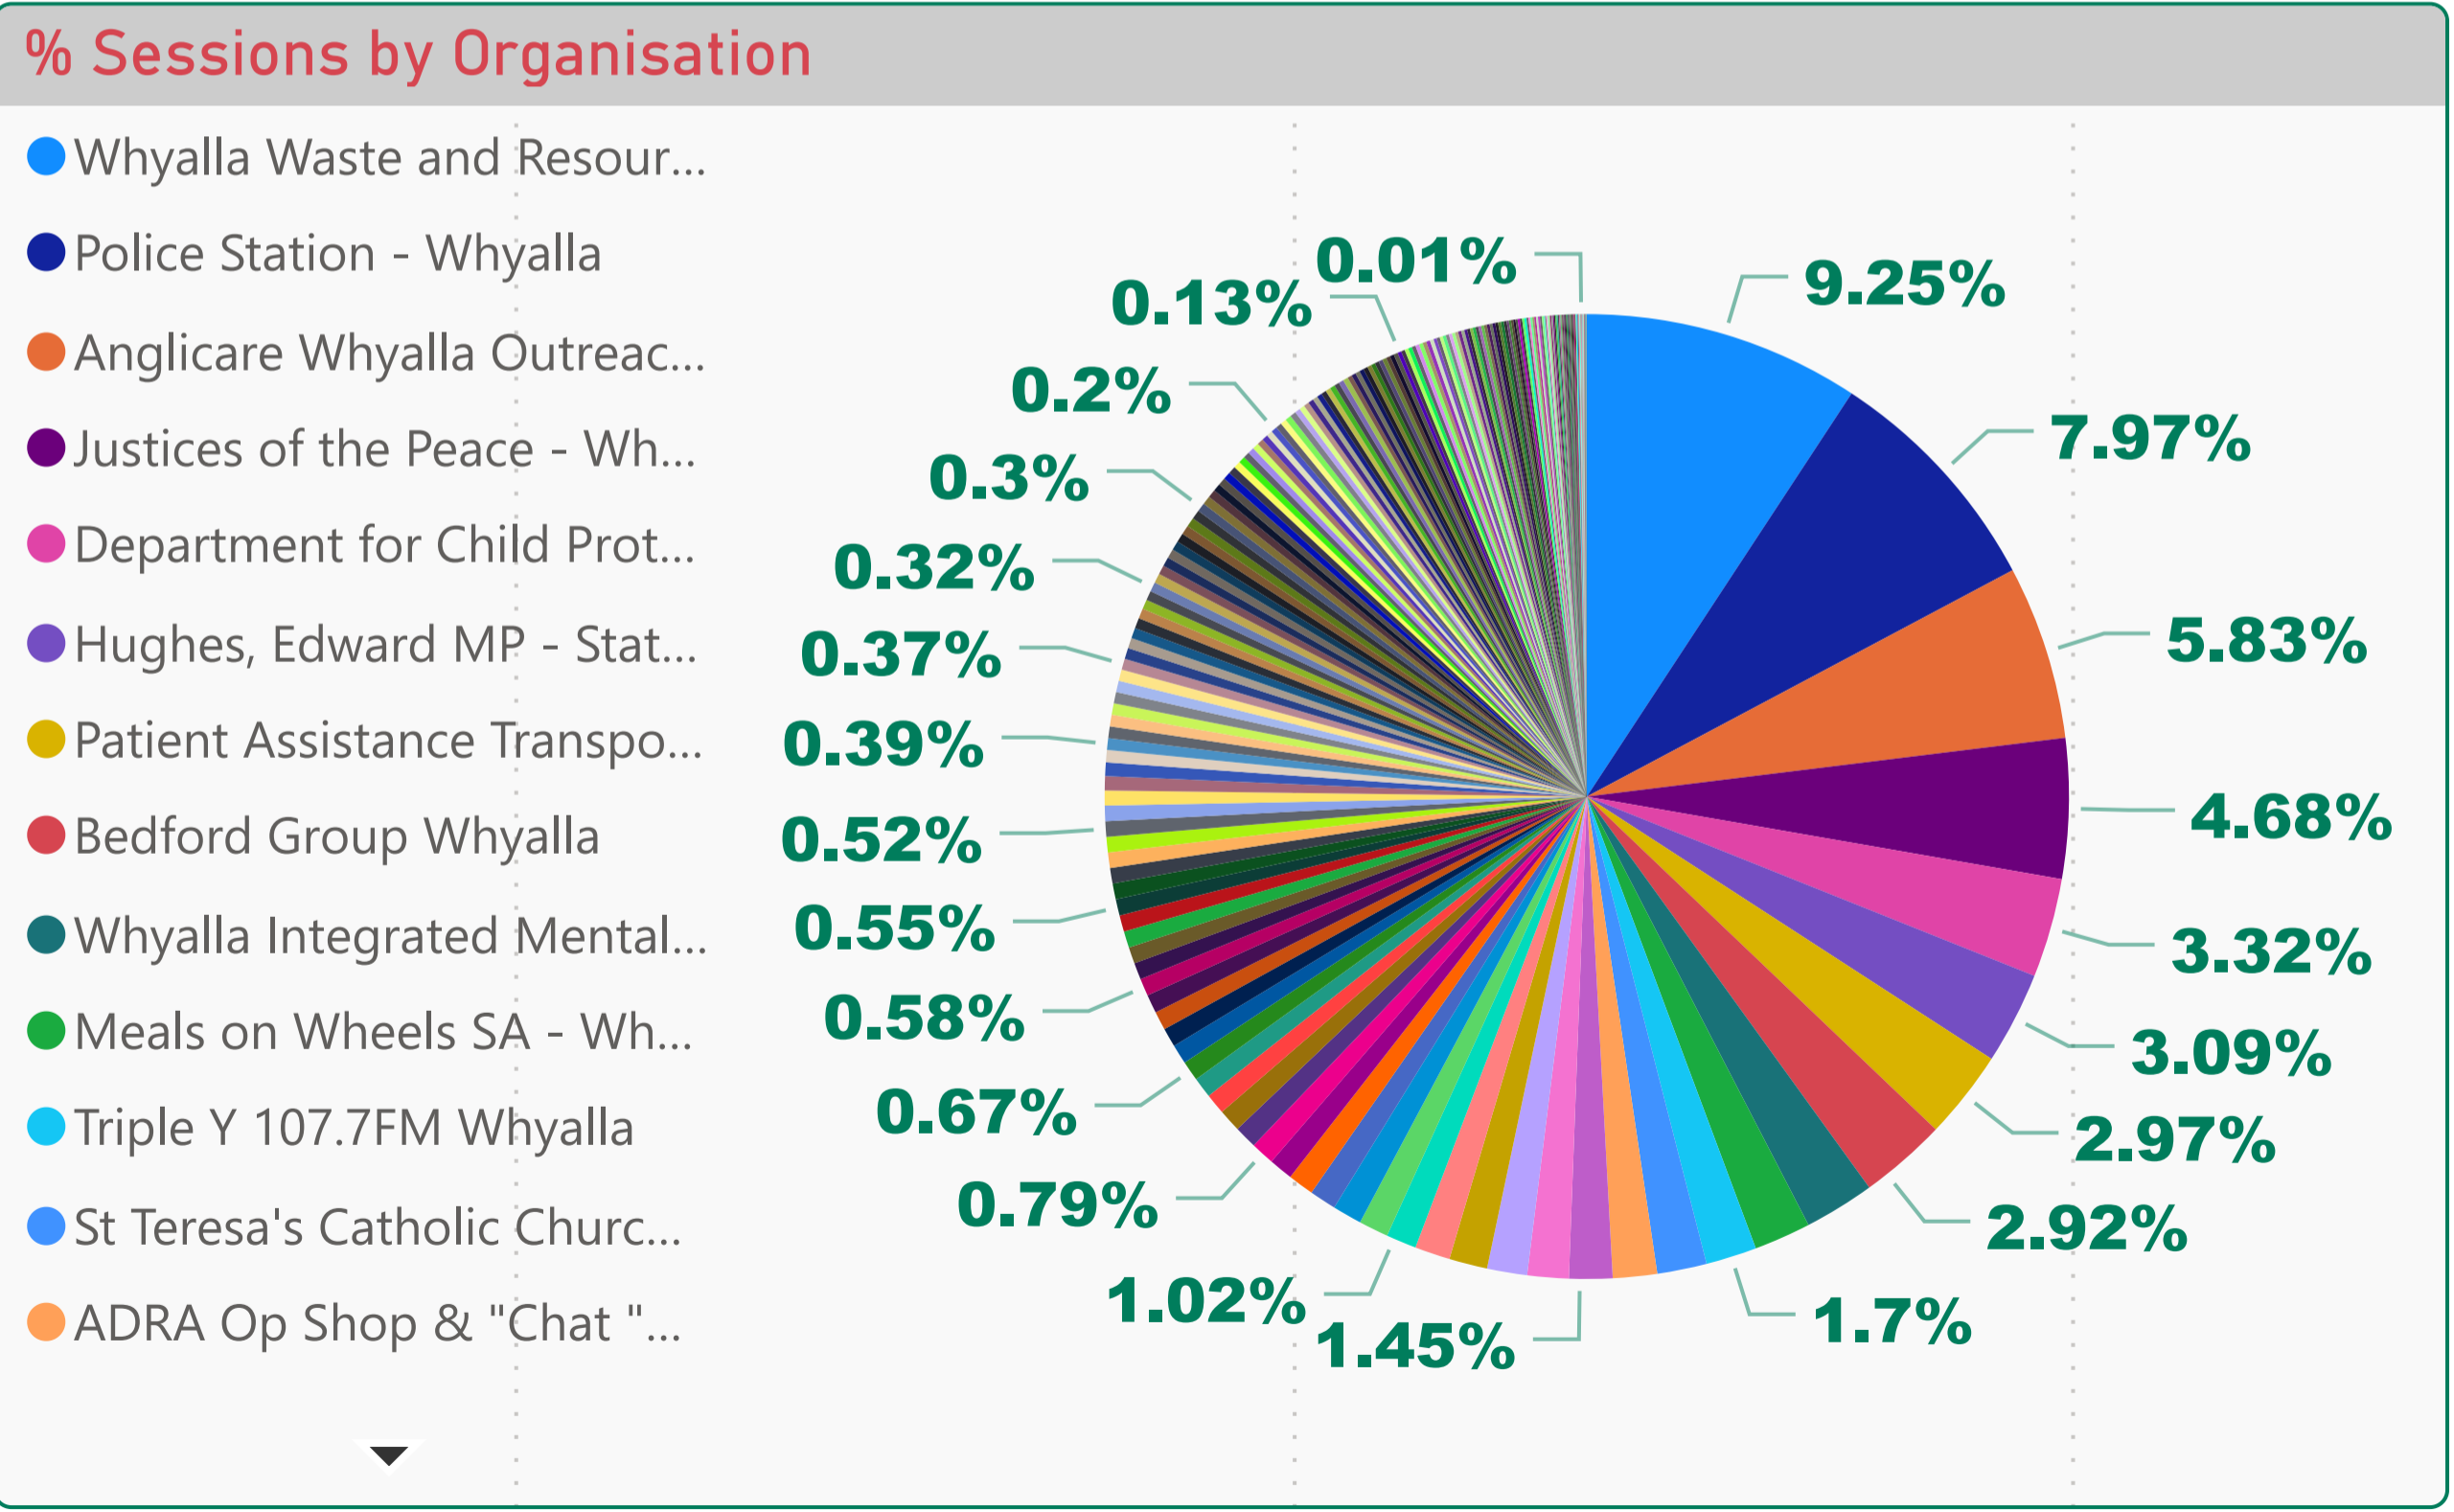

Whyalla Council - Organisation Count by Primary Category (FY 2022 - 2023)

Whyalla Council - Sessions by Organisation (FY 2022-2023)

FY 2022 - 2023

Primary Category, Organisation

- ▶ Ada Ryan Gardens Sports Courts
- ▶ ADRA Op Shop & "Chat 'n Chew" Eat...
- ▶ Advancing Whyalla Inc.
- ▶ Anglicare Whyalla Outreach Centre
- ▶ Apex Club of Whyalla
- ▶ Australian Labor Party - Whyalla Sub ...
- ▶ Australian Red Cross - Whyalla
- ▶ Bedford Group Whyalla
- ▶ Bethel Family Church
- ▶ Boomerang Association of Australia-SA
- ▶ Bowland Whyalla
- ▶ Career Employment Group Inc.
- ▶ Centacare Catholic Country SA - Port ...
- ▶ Centacare Catholic Family Services - ...
- ▶ Centacare Catholic Family Services - ...
- ▶ Central Whyalla Football Club
- ▶ Child & Adolescent Mental Health Se...
- ▶ Children's Contact Service, Whyalla
- ▶ Christadelphians - Whyalla

Organization	Sum of Sessions
Whyalla Waste and Resources Transfer Station	875
Police Station - Whyalla	754
Anglicare Whyalla Outreach Centre	551
Justices of the Peace - Whyalla City Council	443
Department for Child Protection - Whyalla	314
Hughes, Edward MP - State Member for Giles	292
Patient Assistance Transport Scheme - Whyalla	281
Bedford Group Whyalla	276
Whyalla Integrated Mental Health Inpatient Unit and Community Services	223
Meals on Wheels SA - Whyalla	180
Triple Y 107.7FM Whyalla	161
St Teresa's Catholic Church - Whyalla	157
ADRA Op Shop & "Chat 'n Chew" Eat in or Take Away - Whyalla	140
Samaritan College - Our Lady Help of Christians Campus	137
Point Lowly Lighthouse Cottages	131
Disabled Peoples Inc. - Whyalla	127
Whyalla Community Playgroup	121
Our Lady Help of Christians Catholic Church, Whyalla Stuart	112
Department for Education - Whyalla Office	96
Uniting Country SA - Whyalla	94
Total	9456